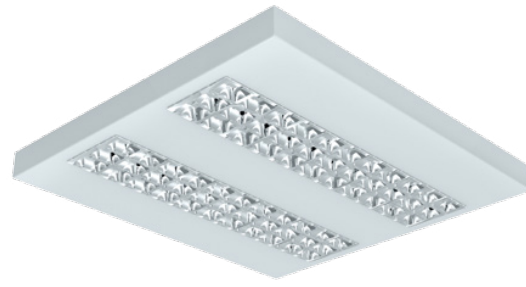

ISILI 330

Net lumen output	CCT	Power	Dimensions	Weight	Purchase code
(lm)	(K)	(W)	(mm)	(kg)	
3140	3000	30	drawing #1	3.50	ISILI.595.30.3140.3K.20
3300	4000	30	drawing #1	3.50	ISILI.595.30.3300.4K.20
3600	3000	36	drawing #1	3.50	ISILI.595.36.3600.3K.20
4000	4000	36	drawing #1	3.50	ISILI.595.36.4000.4K.20
3140	3000	30	drawing #2	2.50	ISILI.1195.30.3140.3K.20
3300	4000	30	drawing #2	2.50	ISILI.1195.30.3300.4K.20
3600	3000	36	drawing #2	2.50	ISILI.1195.36.3600.3K.20
4000	4000	36	drawing #2	2.50	ISILI.1195.36.4000.4K.20
1570	3000	15	W:318, L:330, H:30	2.50	ISILI.330.15.1570.3K.20
1650	4000	15	W:318, L:330, H:30	2.50	ISILI.330.15.1650.4K.20
1900	3000	19	W:318, L:330, H:30	2.50	ISILI.330.19.1900.3K.20
2000	4000	19	W:318, L:330, H:30	2.50	ISILI.330.19.2000.4K.20
1	Surface mounting plate for 595				ISILI.ACS.SUR.PLATE
2	Kit of 4 suspension 1,5m				ISILI.ACS.KIT.SUS.1500