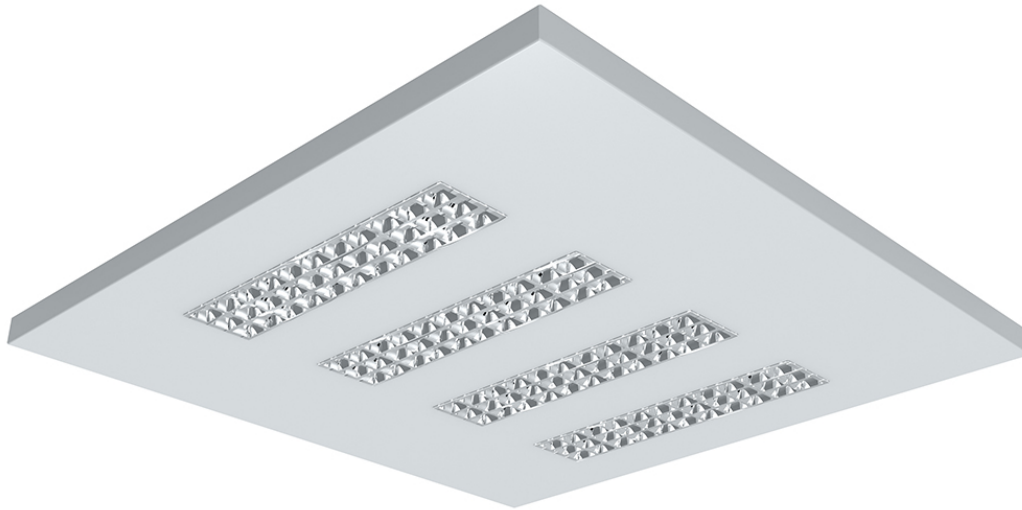

ISILI

RECESSED / SURFACE / SUSPENDED
SQUARE VERSION
(UGR<16)

LED			IP20				5 years warranty	50,000 hrs L80/B10 Ta=25°C	220-240V 50-60Hz		CE
on request											

ISILI	595	1195	330
	Recessed, Surface*, Suspended	Recessed, Surface*, Suspended	Surface, Suspended
	UGR<16	UGR<19	UGR<19
LIGHT OUTPUT	up to 4000 lm	up to 4000 lm	up to 2000 lm
EFFICIENCY	up to 111 lm/W	up to 111 lm/W	up to 110 lm/W
WIRING	ECG, on request: DALI, 1-10V On request: Emergency kit (1h, 3h)	ECG, on request: DALI, 1-10V On request: Emergency kit (1h, 3h)	ECG, on request: DALI, 1-10V On request: Emergency kit (1h, 3h)
CCT	3000 - 4000K	3000 - 4000K	3000 - 4000K
CRI	≥ 80 Ra	≥ 80 Ra	≥ 80 Ra
MATERIALS			
> Housing	Sheet steel	Sheet steel	Sheet steel
> Louver	Metallized PMMA + Transparent Polycarbonate	Metallized PMMA + Transparent Polycarbonat	Metallized PMMA + Transparent Polycarbonate
LIGHT DISTRIBUTION	Direct	Direct	Direct
SURFACE FINISH	White color (RAL9003); other colors on request		
ACCESSORIES	*Surface mounting plate for Glies Square Single Suspenders	*Surface mounting plate for Glies Line Double Suspenders	Single Suspenders