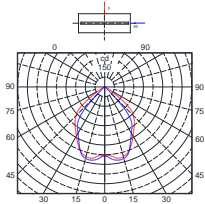

ISILI

RECESSED / SURFACE / SUSPENDED
SQUARE VERSION
(UGR<16)

LED			IP20				5 years warranty	50,000 hrs L80/B10 Ta=25°C	220-240V 50-60Hz		CE
on request											

ISILI	595	1195	330
	Recessed, Surface*, Suspended	Recessed, Surface*, Suspended	Surface, Suspended
	UGR<16	UGR<19	UGR<19
LIGHT OUTPUT	up to 4000 lm	up to 4000 lm	up to 2000 lm
EFFICIENCY	up to 111 lm/W	up to 111 lm/W	up to 110 lm/W
WIRING	ECG, on request: DALI, 1-10V On request: Emergency kit (1h, 3h)	ECG, on request: DALI, 1-10V On request: Emergency kit (1h, 3h)	ECG, on request: DALI, 1-10V On request: Emergency kit (1h, 3h)
CCT	3000 - 4000K	3000 - 4000K	3000 - 4000K
CRI	≥ 80 Ra	≥ 80 Ra	≥ 80 Ra
MATERIALS			
> Housing	Sheet steel	Sheet steel	Sheet steel
> Louver	Metallized PMMA + Transparent Polycarbonate	Metallized PMMA + Transparent Polycarbonat	Metallized PMMA + Transparent Polycarbonate
LIGHT DISTRIBUTION	Direct	Direct	Direct
SURFACE FINISH	White color (RAL9003); other colors on request		
ACCESSORIES	*Surface mounting plate for Glies Square Single Suspenders	*Surface mounting plate for Glies Line Double Suspenders	Single Suspenders