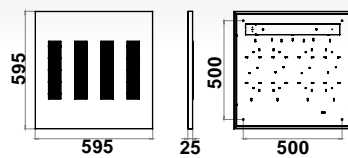

ISILI 595

ISILI 1195

ISILI 330

drawing #1

drawing #2

Net lumen output	CCT	Power	Dimensions	Weight	Purchase code
(lm)	(K)	(W)	(mm)	(kg)	
3140	3000	30	drawing #1	3.50	ISILI.595.30.3140.3K.20
3300	4000	30	drawing #1	3.50	ISILI.595.30.3300.4K.20
3600	3000	36	drawing #1	3.50	ISILI.595.36.3600.3K.20
4000	4000	36	drawing #1	3.50	ISILI.595.36.4000.4K.20
3140	3000	30	drawing #2	2.50	ISILI.1195.30.3140.3K.20
3300	4000	30	drawing #2	2.50	ISILI.1195.30.3300.4K.20
3600	3000	36	drawing #2	2.50	ISILI.1195.36.3600.3K.20
4000	4000	36	drawing #2	2.50	ISILI.1195.36.4000.4K.20
1570	3000	15	W:318, L:330, H:30	2.50	ISILI.330.15.1570.3K.20
1650	4000	15	W:318, L:330, H:30	2.50	ISILI.330.15.1650.4K.20
1900	3000	19	W:318, L:330, H:30	2.50	ISILI.330.19.1900.3K.20
2000	4000	19	W:318, L:330, H:30	2.50	ISILI.330.19.2000.4K.20
1	Surface mounting plate for 595				ISILI.ACS.SUR.PLATE
2	Kit of 4 suspension 1,5m				ISILI.ACS.KIT.SUS.1500