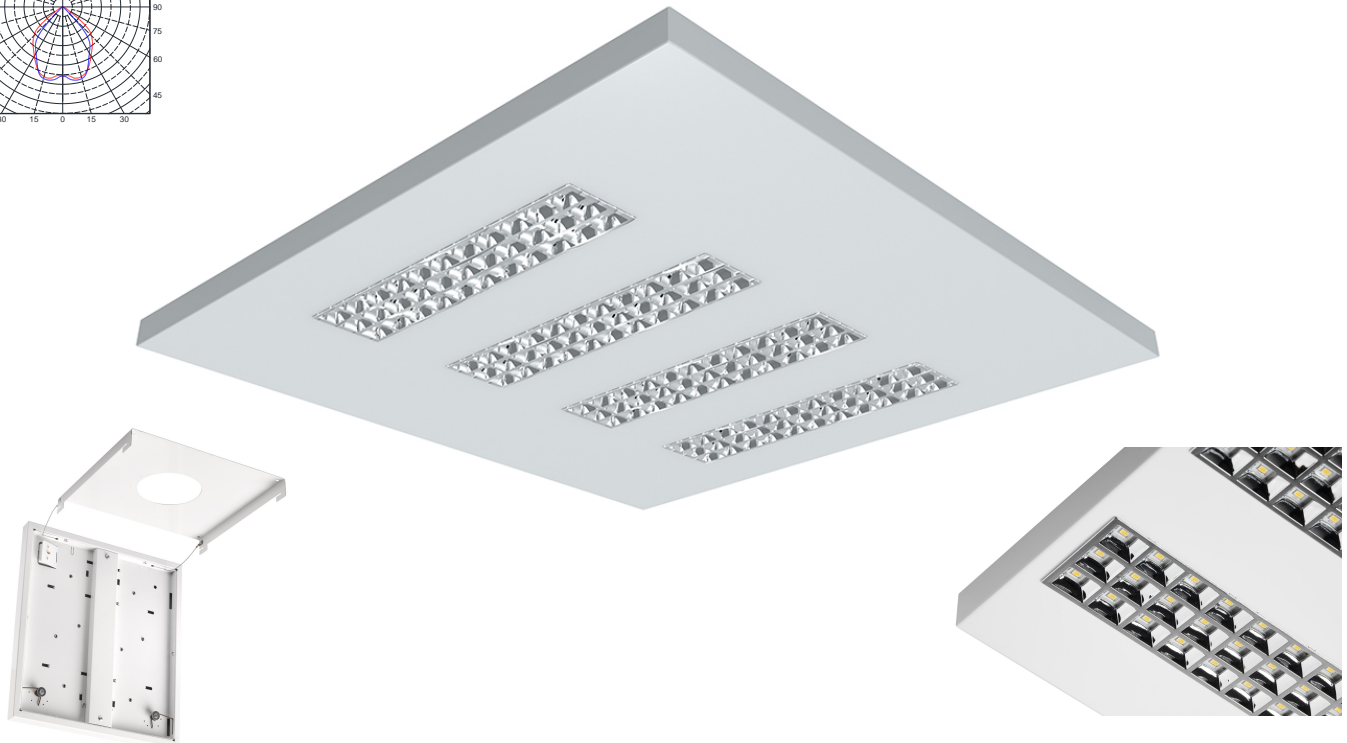

ISILI

RECESSED / SURFACE / SUSPENDED
SQUARE VERSION
(UGR<16)

LED			IP20				5 years warranty	50,000 hrs L80/B10 Ta=25°C	220-240V 50-60Hz		CE
on request											

ISILI	595	1195	330
	Recessed, Surface*, Suspended	Recessed, Surface*, Suspended	Surface, Suspended
	UGR<16	UGR<19	UGR<19
LIGHT OUTPUT	up to 4000 lm	up to 4000 lm	up to 2000 lm
EFFICIENCY	up to 111 lm/W	up to 111 lm/W	up to 110 lm/W
WIRING	ECG, on request: DALI, 1-10V On request: Emergency kit (1h, 3h)	ECG, on request: DALI, 1-10V On request: Emergency kit (1h, 3h)	ECG, on request: DALI, 1-10V On request: Emergency kit (1h, 3h)
CCT	3000 - 4000K	3000 - 4000K	3000 - 4000K
CRI	≥ 80 Ra	≥ 80 Ra	≥ 80 Ra
MATERIALS			
> Housing	Sheet steel	Sheet steel	Sheet steel
> Louver	Metallized PMMA + Transparent Polycarbonate	Metallized PMMA + Transparent Polycarbonat	Metallized PMMA + Transparent Polycarbonate
LIGHT DISTRIBUTION	Direct	Direct	Direct
SURFACE FINISH	White color (RAL9003); other colors on request		
ACCESSORIES	*Surface mounting plate for Glies Square Single Suspenders	*Surface mounting plate for Glies Line Double Suspenders	Single Suspenders